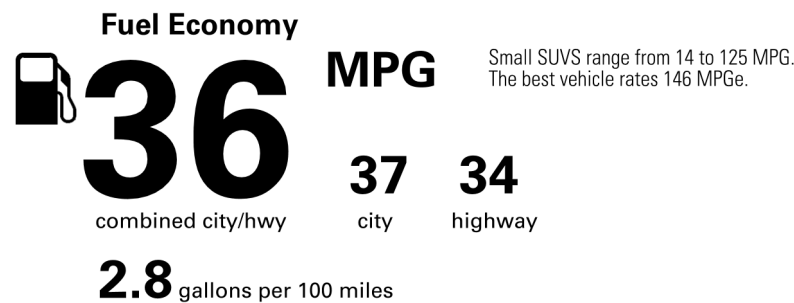

Not Original - Copy

Created on 2026-04-17 14:22:32 (UTC)

EPA DOT Fuel Economy and Environment

Gasoline Vehicle

You spend \$250
 more in fuel costs over 5 years compared to the average new vehicle.

Annual fuel COST \$1,750